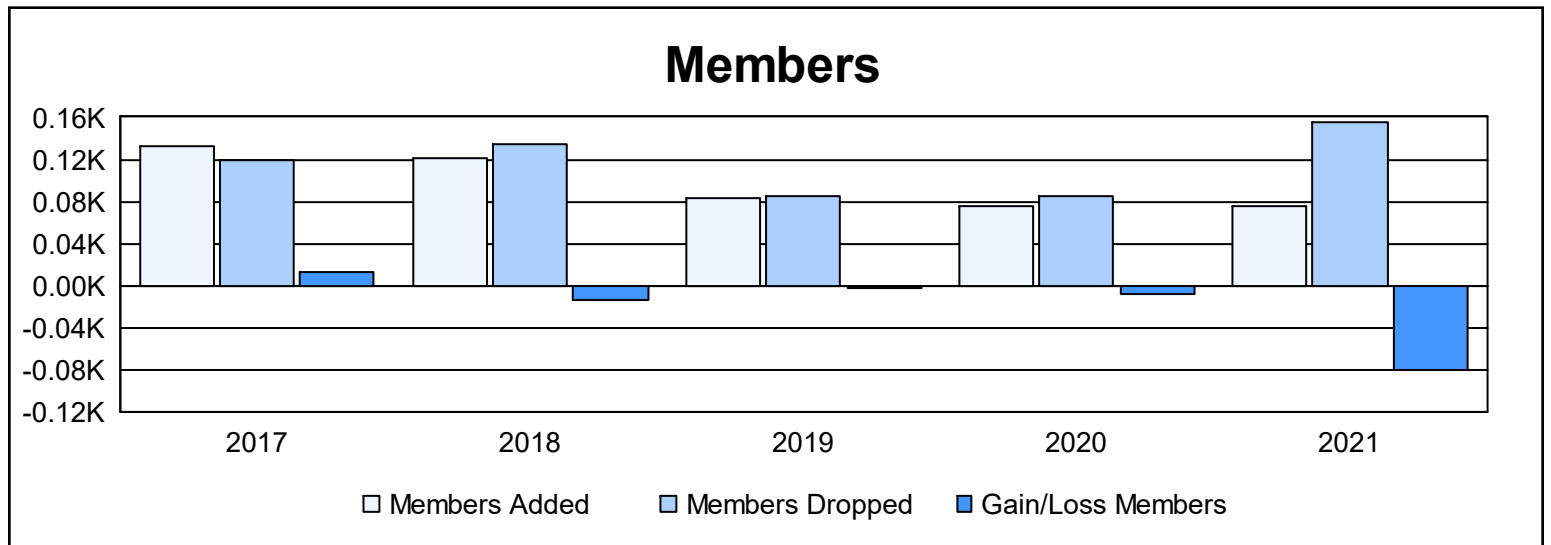

Year	New Clubs	Dropped Clubs	Gain/ Loss Clubs	New Members	Charter Members	Reinstate Members	Transfer Members	Total Member Added	Total Members Dropped	Gain/ Loss Members
2016-2017	1	2	-1	103	22	1	7	133	120	13
2017-2018	1	1	0	94	20	4	3	121	135	-14
2018-2019	0	0	0	79	1	2	1	83	85	-2
2019-2020	0	2	-2	68	2	2	4	76	85	-9
2020-2021	1	2	-1	45	25	3	2	75	156	-81
<b>Average</b>	<b>1</b>	<b>1</b>	<b>-1</b>	<b>78</b>	<b>14</b>	<b>2</b>	<b>3</b>	<b>98</b>	<b>116</b>	<b>-19</b>

### Membership Composition June 2021 Cumulative