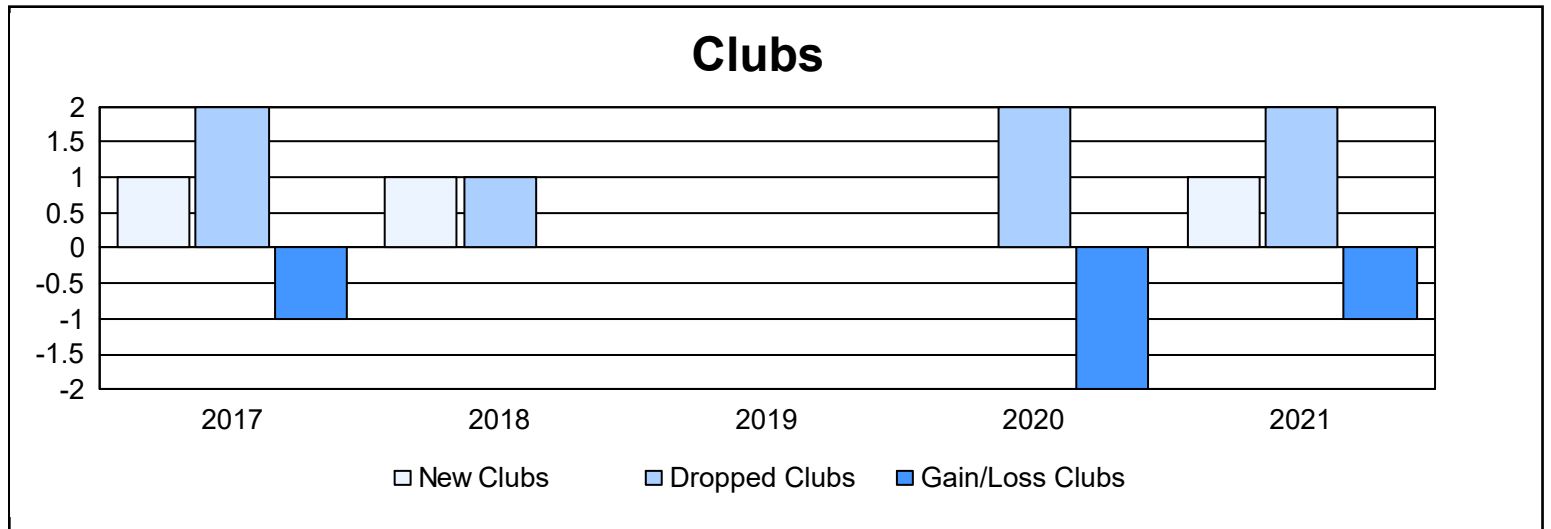

Year	New Clubs	Dropped Clubs	Gain/ Loss Clubs	New Members	Charter Members	Reinstate Members	Transfer Members	Total Member Added	Total Members Dropped	Gain/ Loss Members
2016-2017	1	2	-1	103	22	1	7	133	120	13
2017-2018	1	1	0	94	20	4	3	121	135	-14
2018-2019	0	0	0	79	1	2	1	83	85	-2
2019-2020	0	2	-2	68	2	2	4	76	85	-9
2020-2021	1	2	-1	45	25	3	2	75	156	-81
<b>Average</b>	<b>1</b>	<b>1</b>	<b>-1</b>	<b>78</b>	<b>14</b>	<b>2</b>	<b>3</b>	<b>98</b>	<b>116</b>	<b>-19</b>

### Membership Composition June 2021 Cumulative